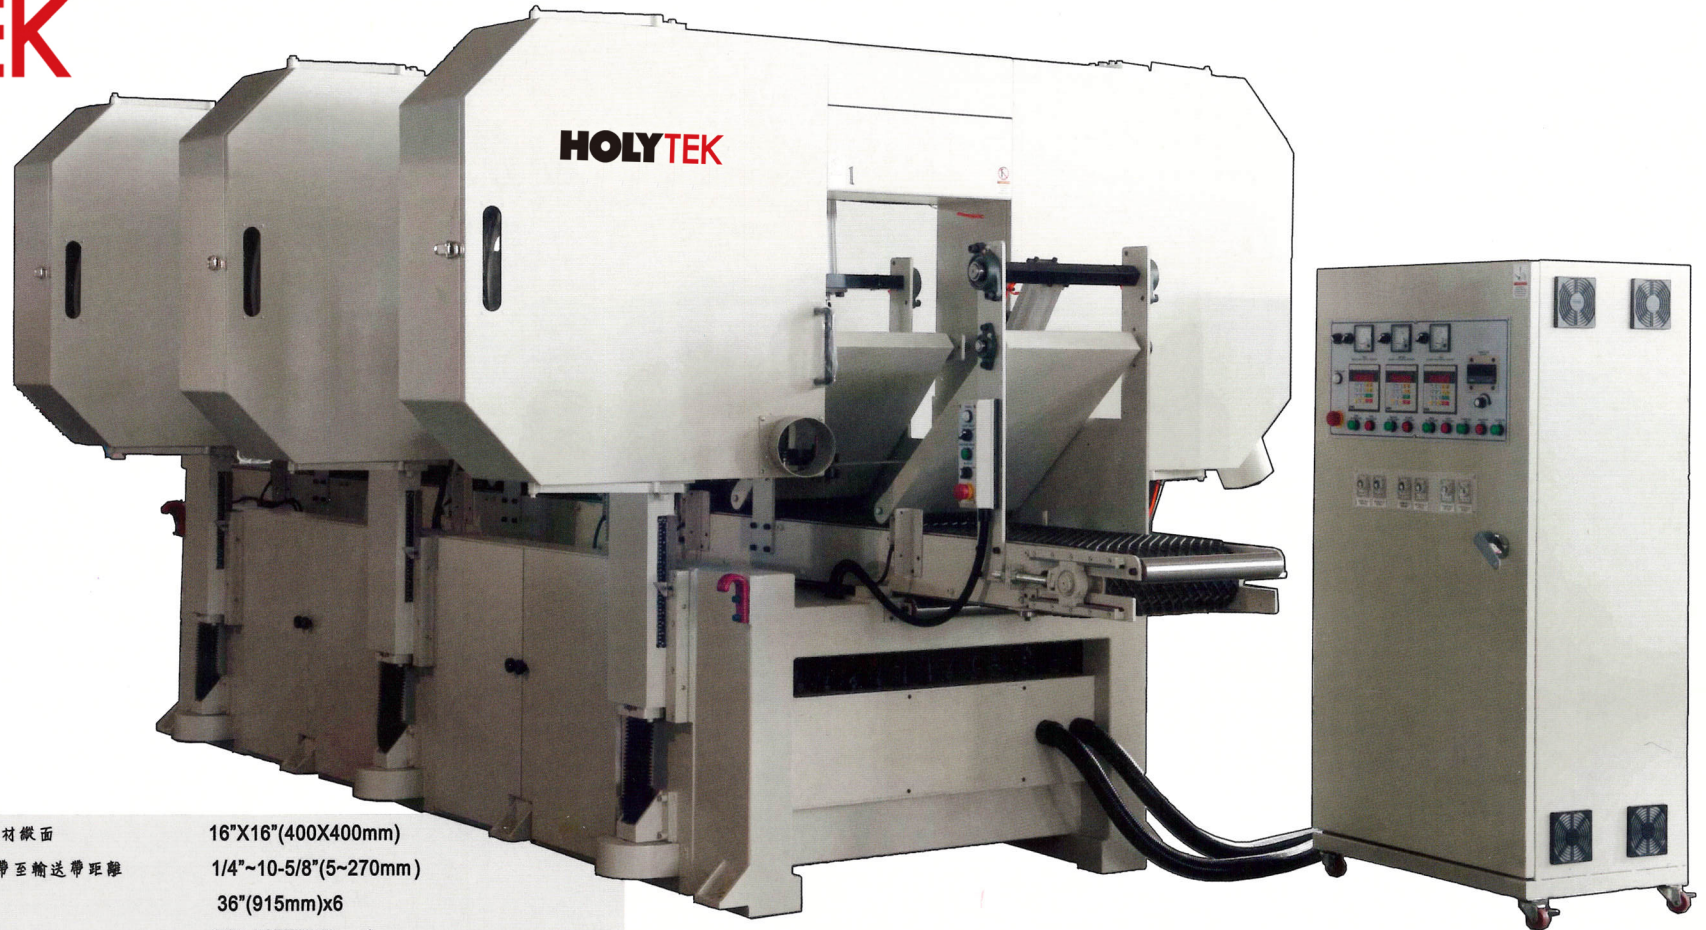

HOLYTEK

HWR-SL SMALL LOG HORIZONTAL BAND SAW

HWR-400-3 MULTIPLE HEAD HORIZONTAL BAND RESAW

HOLYTEK

HWR-SL SMALL LOG HORIZONTAL BAND SAW

SPECIFICATIONS

Log Size -圓木尺寸	φ100~400mm
Distance From Blade To Conveyor-鋸帶至輸送帶距離	1/4"~10-5/8"(5~270mm)
Saw Wheel Diameter-鋸輪直徑	36"(915mm)
Saw Blade Length-鋸帶長度	238-1/2"(6060mm)
Saw Blade Width-鋸帶寬度	4" (100mm)
Saw Blade Speed-鋸帶速度	36m/s / Option Saw Wheel Inverter 17~34m/s
Feed Speed(Variable)-輸送速度(可調)	0~30M/min
Conveyor Height From Floor-輸送帶到地面高度	36-1/2"(926mm)
Saw Wheel Motor-鋸輪馬達規格	40HP / Option Inverter
Blade Lift Servo Motor-鋸帶升降馬達	0.5HP
Feeding Motor-輸送馬達規格	3 HP with Inverter 含變頻
Dust Hood Outlet Diameter-吸塵套口徑	6"x3 (150mmx3)
Machine Dimensions-機器尺寸	490X276X225cm
Machine Net Weight-機器淨重	2600 KG
Machine Gross Weight-機器毛重	3000 KG
Standard Packing -標準包裝	PALLET 底板包裝

HOLYTEK

SPECIFICATIONS

Maximum Material Size(WxH) - 最大木材截面	16"X16"(400X400mm)
Distance From Blade To Conveyor-鋸帶至輸送帶距離	1/4"~10-5/8"(5~270mm)
Saw Wheel Diameter-鋸輪直徑	36"(915mm)x6
Saw Blade Length-鋸帶長度	238-1/2"(6060mm)
Saw Blade Width-鋸帶寬度	4" (100mm)
Saw Blade Speed-鋸帶速度	36m/s / Option Saw Wheel Inverter 17~34m/s
Feed Speed(Variable)-輸送速度(可調)	0~30M/min
Conveyor Height From Floor-輸送帶到地面高度	36-1/2"(926mm)
Saw Wheel Motor-鋸輪馬達規格	30HP / 40HP / Option Inverter x3
Blade Lift Servo Motor-鋸帶升降馬達	0.5HP x 3
Feeding Motor-輸送馬達規格	7.5HP with Inverter 含變頻
Dust Hood Outlet Diameter-吸塵套口徑	6"x9 (150mmx9)
Machine Dimensions-機器尺寸	590X270X300cm
Machine Net Weight-機器淨重	5070 KG
Machine Gross Weight-機器毛重	5500 KG
Standard Packing -標準包裝	PALLET 底板包裝
Option 2~6 band saw head	