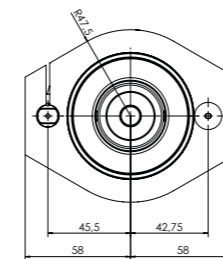

FLOATING TRIMMING UNIT – CLASSIC LINE

FLOATING V

MACHINE CONNECTION OPTIONS

HSK - F63
BIESSE