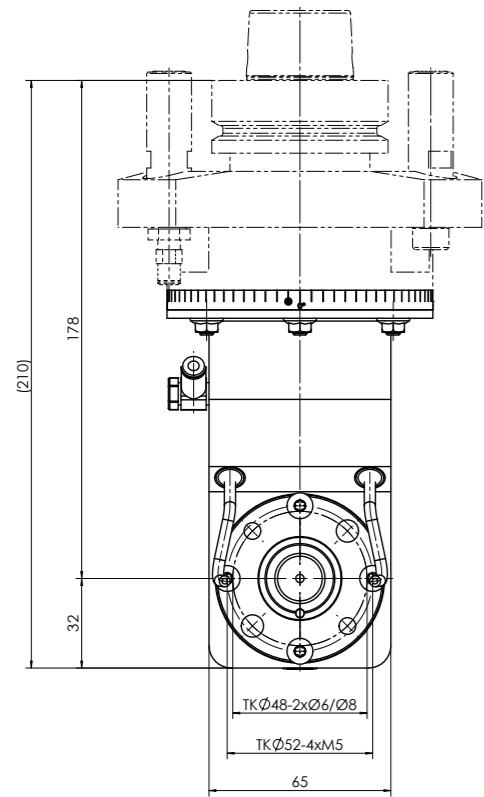

LOCK RECESS TRIMMING UNIT – CLASSIC LINE

FORTE

MACHINE CONNECTION OPTIONS