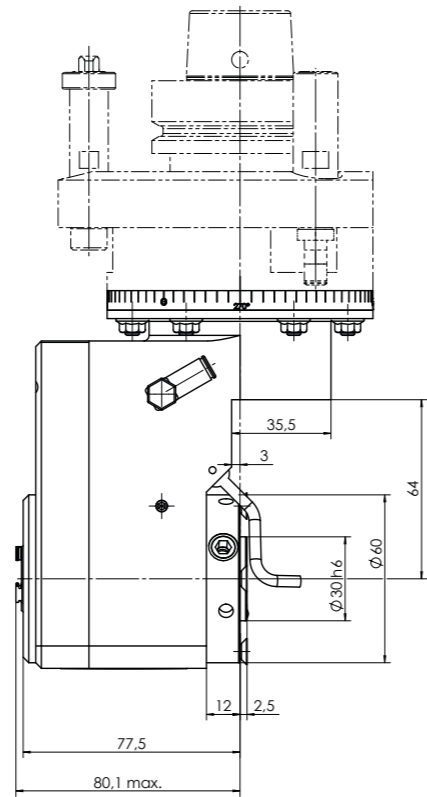

LOCK RECESS TRIMMING UNIT – CLASSIC LINE

FORTE

MACHINE CONNECTION OPTIONS