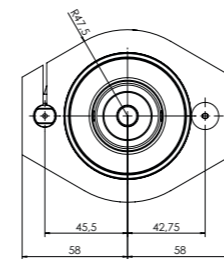

LOCK RECESS TRIMMING UNIT – CLASSIC LINE

FORTE

MACHINE CONNECTION OPTIONS

HSK - F63
BIESSE