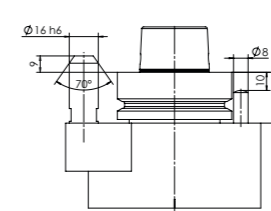

HSK - F63
Busellato