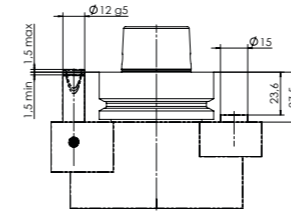

HSK - F63
BIESSE