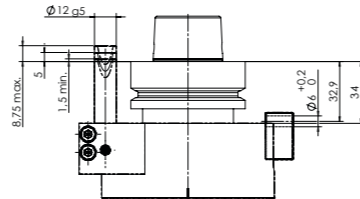

MULTI-SPINDLE HEAD – CLASSIC LINE

MULTI V

MACHINE CONNECTION OPTIONS

HSK - F63
HOMAG / WEEKE /
WEINMANN

HSK - F63
IMA

HSK - F63
Masterwood

HSK - F63
SCM

HSK - F63
SCM