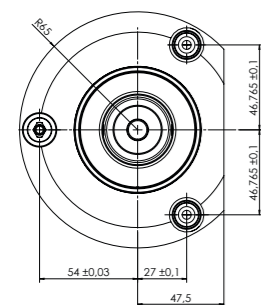

MULTI-SPINDLE HEAD – CLASSIC LINE

MULTI V

MACHINE CONNECTION OPTIONS

HSK - F63
HOMAG / WEEKE /
WEINMANN

HSK - F63
IMA

HSK - F63
Masterwood

HSK - F63
SCM

HSK - F63
SCM