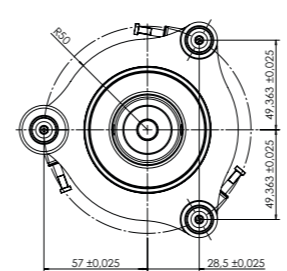

MULTI-SPINDLE HEAD – CLASSIC LINE

MULTI V

MACHINE CONNECTION OPTIONS

HSK - F63
HOMAG / WEEKE /
WEINMANN

HSK - F63
IMA

HSK - F63
Masterwood

HSK - F63
SCM

HSK - F63
SCM