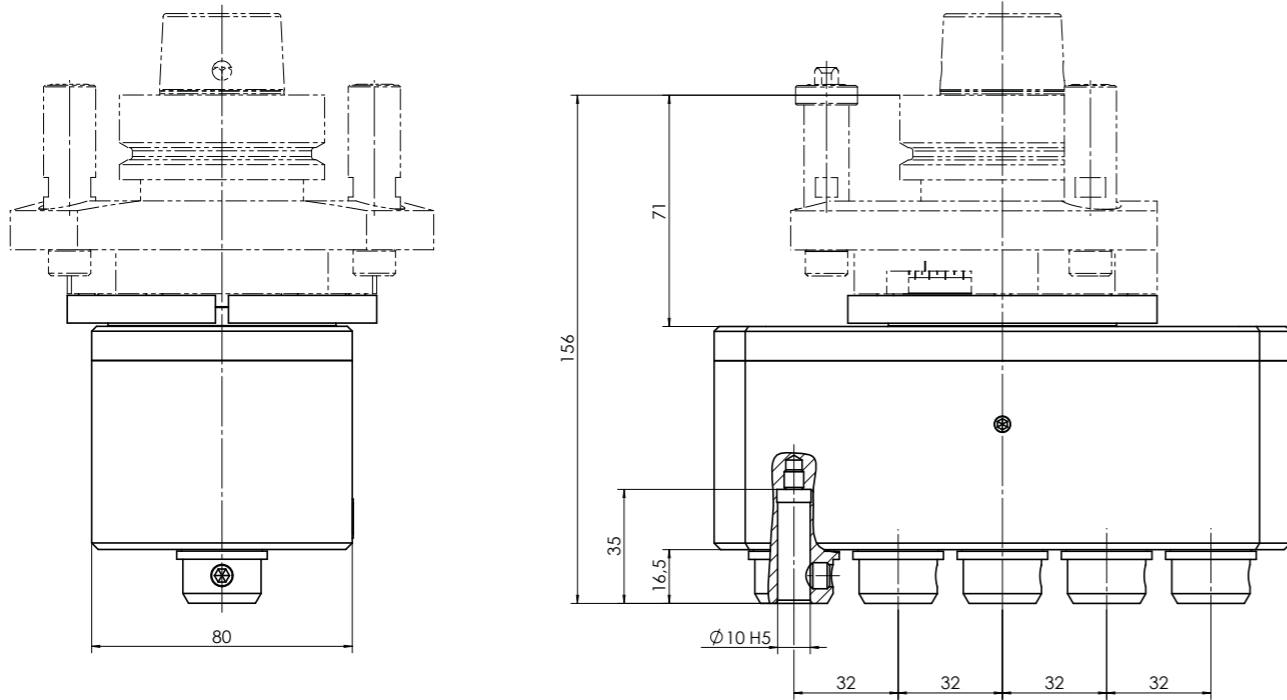

MULTI-SPINDLE HEAD – CLASSIC LINE

MULTI V

MACHINE CONNECTION OPTIONS

HSK - F63
HOMAG / WEEKE /
WEINMANN

HSK - F63
IMA

HSK - F63
Masterwood

HSK - F63
SCM

HSK - F63
SCM