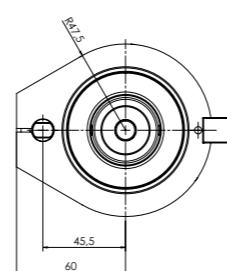

MULTI-SPINDLE HEAD – CLASSIC LINE

MULTI V

MACHINE CONNECTION OPTIONS

HSK - F63
HOMAG / WEEKE /
WEINMANN

HSK - F63
IMA

HSK - F63
Masterwood

HSK - F63
SCM

HSK - F63
SCM