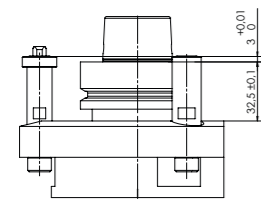

MULTI-SPINDLE HEAD – CLASSIC LINE

MULTI V

MACHINE CONNECTION OPTIONS

HSK - F63
HOMAG / WEEKE /
WEINMANN

HSK - F63
IMA

HSK - F63
Masterwood

HSK - F63
SCM

HSK - F63
SCM