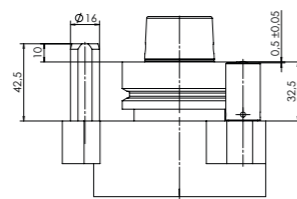

MULTI-SPINDLE HEAD – CLASSIC LINE

MULTI V

MACHINE CONNECTION OPTIONS

HSK - F63
HOMAG / WEEKE /
WEINMANN

HSK - F63
IMA

HSK - F63
Masterwood

HSK - F63
SCM

HSK - F63
SCM