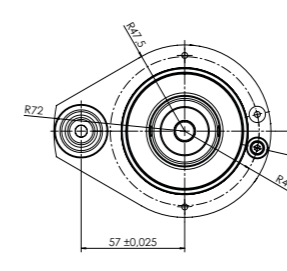

MULTI-SPINDLE HEAD – CLASSIC LINE

MULTI V

MACHINE CONNECTION OPTIONS

HSK - F63
HOMAG / WEEKE /
WEINMANN

HSK - F63
IMA

HSK - F63
Masterwood

HSK - F63
SCM

HSK - F63
SCM