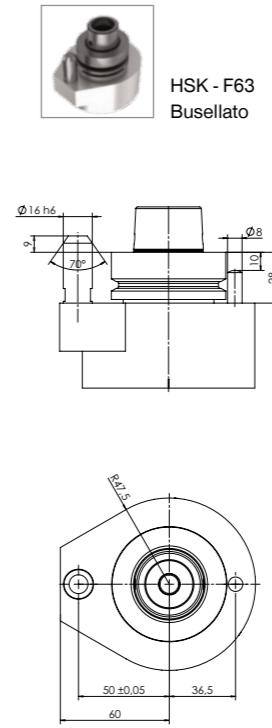

MULTI-SPINDLE HEAD – CLASSIC LINE

MULTI V

MACHINE CONNECTION OPTIONS

HSK - F63
HOMAG / WEEKE /
WEINMANN

HSK - F63
IMA

HSK - F63
Masterwood

HSK - F63
SCM

HSK - F63
SCM