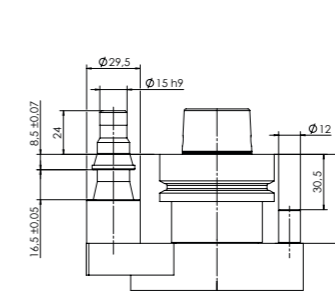

MULTI-SPINDLE HEAD – CLASSIC LINE

MULTI V

MACHINE CONNECTION OPTIONS

HSK - F63
HOMAG / WEEKE /
WEINMANN

HSK - F63
IMA

HSK - F63
Masterwood

HSK - F63
SCM

HSK - F63
SCM