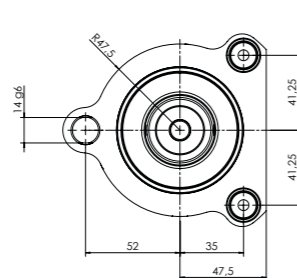

MULTI-SPINDLE HEAD – CLASSIC LINE

MULTI V

MACHINE CONNECTION OPTIONS

HSK - F63
HOMAG / WEEKE /
WEINMANN

HSK - F63
IMA

HSK - F63
Masterwood

HSK - F63
SCM

HSK - F63
SCM