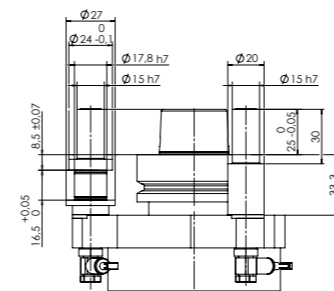

MULTI-SPINDLE HEAD – CLASSIC LINE

MULTI V

MACHINE CONNECTION OPTIONS

HSK - F63
HOMAG / WEEKE /
WEINMANN

HSK - F63
IMA

HSK - F63
Masterwood

HSK - F63
SCM

HSK - F63
SCM