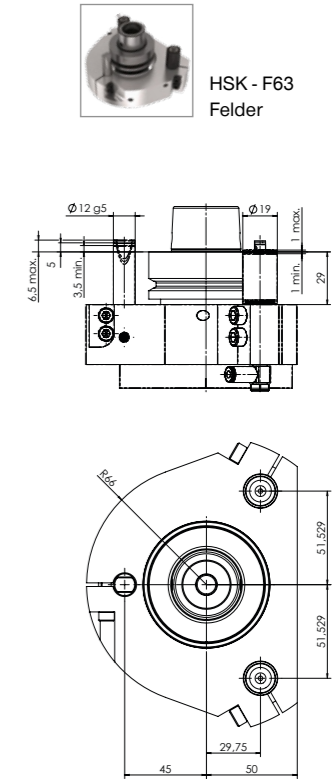

MULTI-SPINDLE HEAD – CLASSIC LINE

MULTI V

MACHINE CONNECTION OPTIONS

HSK - F63
HOMAG / WEEKE /
WEINMANN

HSK - F63
IMA

HSK - F63
Masterwood

HSK - F63
SCM

HSK - F63
SCM