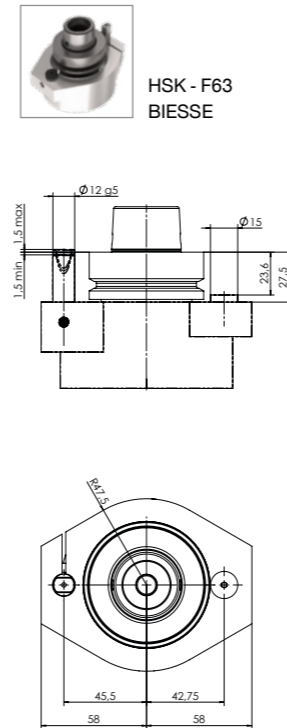

MULTI-SPINDLE HEAD – CLASSIC LINE

MULTI V

MACHINE CONNECTION OPTIONS

HSK - F63
HOMAG / WEEKE /
WEINMANN

HSK - F63
IMA

HSK - F63
Masterwood

HSK - F63
SCM

HSK - F63
SCM