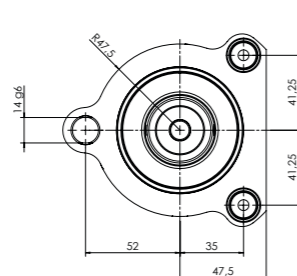

FOUR SIDED ANGLE HEAD – CLASSIC LINE QUATTRO

MACHINE CONNECTION OPTIONS

HSK - F63
BIESSE

HSK - F63
Busellato

HSK - F63
Felder

HSK - F63
HOMAG / WEEKE /
WEINMANN

HSK - F63
IMA

HSK - F63
Masterwood