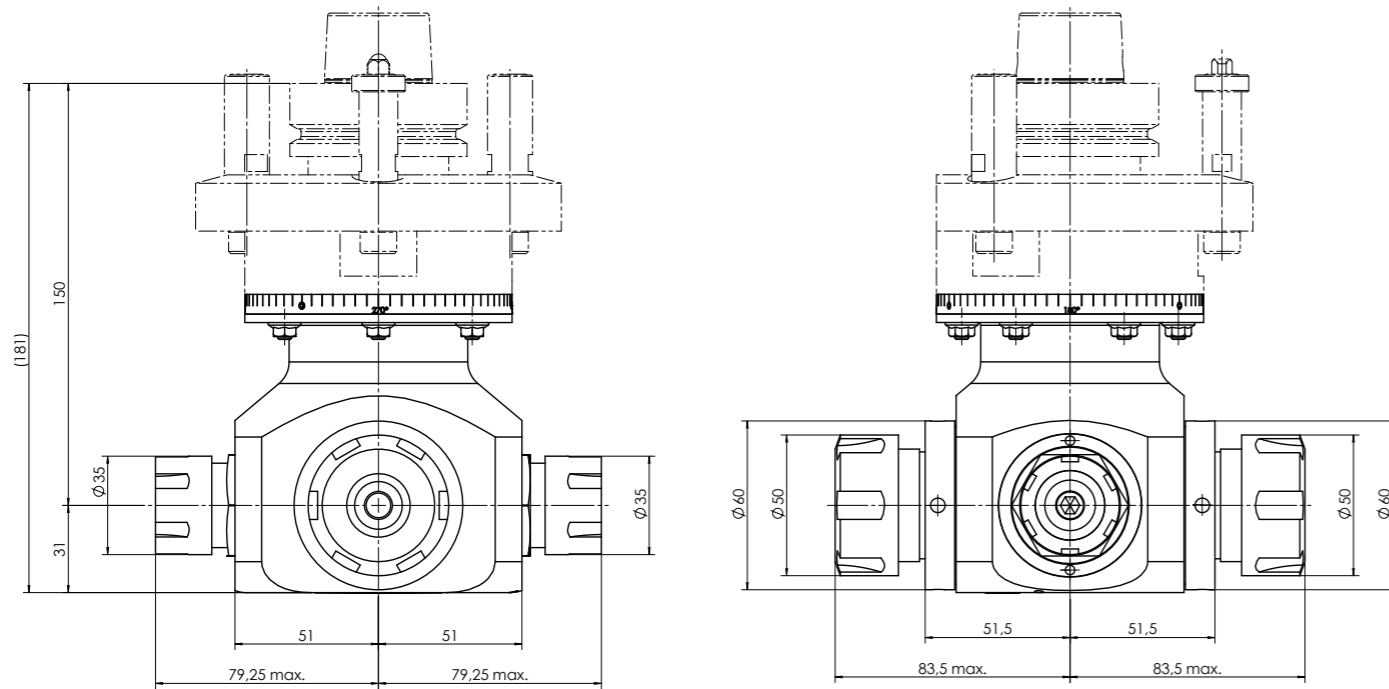

FOUR SIDED ANGLE HEAD – CLASSIC LINE QUATTRO

MACHINE CONNECTION OPTIONS

HSK - F63
BIESSE

HSK - F63
Busellato

HSK - F63
Felder

HSK - F63
HOMAG / WEEKE /
WEINMANN

HSK - F63
IMA

HSK - F63
Masterwood