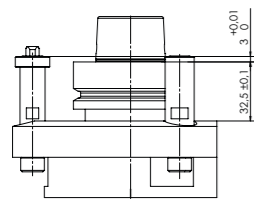

FOUR SIDED ANGLE HEAD – CLASSIC LINE QUATTRO

MACHINE CONNECTION OPTIONS

HSK - F63
BIESSE

HSK - F63
Busellato

HSK - F63
Felder

HSK - F63
HOMAG / WEEKE /
WEINMANN

HSK - F63
IMA

HSK - F63
Masterwood