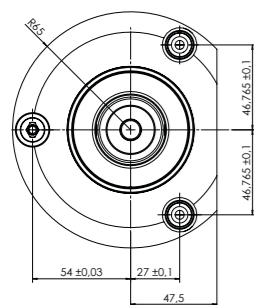

FOUR SIDED ANGLE HEAD – CLASSIC LINE QUATTRO

MACHINE CONNECTION OPTIONS

HSK - F63
BIESSE

HSK - F63
Busellato

HSK - F63
Felder

HSK - F63
HOMAG / WEEKE /
WEINMANN

HSK - F63
IMA

HSK - F63
Masterwood