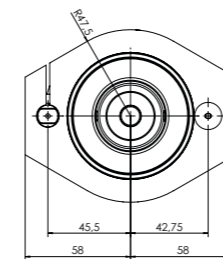

FOUR SIDED ANGLE HEAD – CLASSIC LINE QUATTRO

MACHINE CONNECTION OPTIONS

HSK - F63
BIESSE

HSK - F63
Busellato

HSK - F63
Felder

HSK - F63
HOMAG / WEEKE /
WEINMANN

HSK - F63
IMA

HSK - F63
Masterwood