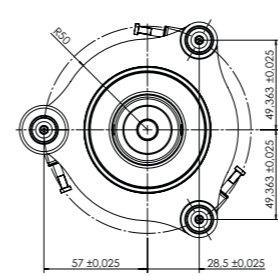

FOUR SIDED ANGLE HEAD – CLASSIC LINE QUATTRO

MACHINE CONNECTION OPTIONS

HSK - F63
SCM