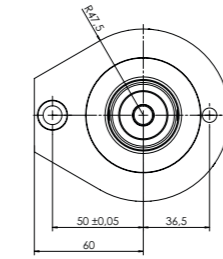

FOUR SIDED ANGLE HEAD – CLASSIC LINE QUATTRO

MACHINE CONNECTION OPTIONS

HSK - F63
BIESSE

HSK - F63
Busellato

HSK - F63
Felder

HSK - F63
HOMAG / WEEKE /
WEINMANN

HSK - F63
IMA

HSK - F63
Masterwood