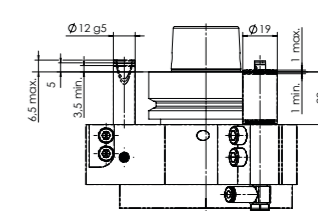

FOUR SIDED ANGLE HEAD – CLASSIC LINE QUATTRO

MACHINE CONNECTION OPTIONS

HSK - F63
BIESSE

HSK - F63
Busellato

HSK - F63
Felder

HSK - F63
HOMAG / WEEKE /
WEINMANN

HSK - F63
IMA

HSK - F63
Masterwood