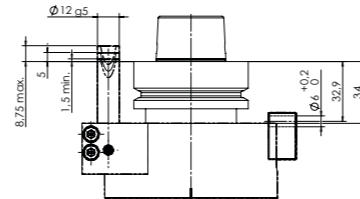

FOUR SIDED ANGLE HEAD – CLASSIC LINE QUATTRO

MACHINE CONNECTION OPTIONS

HSK - F63
BIESSE

HSK - F63
Busellato

HSK - F63
Felder

HSK - F63
HOMAG / WEEKE /
WEINMANN

HSK - F63
IMA

HSK - F63
Masterwood