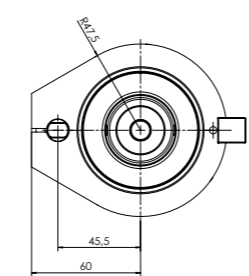

FOUR SIDED ANGLE HEAD – CLASSIC LINE QUATTRO

MACHINE CONNECTION OPTIONS

HSK - F63
BIESSE

HSK - F63
Busellato

HSK - F63
Felder

HSK - F63
HOMAG / WEEKE /
WEINMANN

HSK - F63
IMA

HSK - F63
Masterwood