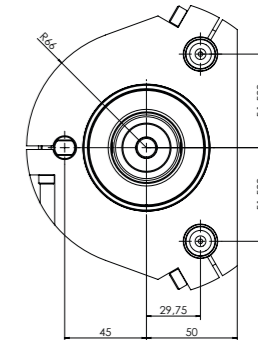

FOUR SIDED ANGLE HEAD – CLASSIC LINE QUATTRO

MACHINE CONNECTION OPTIONS

HSK - F63
BIESSE

HSK - F63
Busellato

HSK - F63
Felder

HSK - F63
HOMAG / WEEKE /
WEINMANN

HSK - F63
IMA

HSK - F63
Masterwood