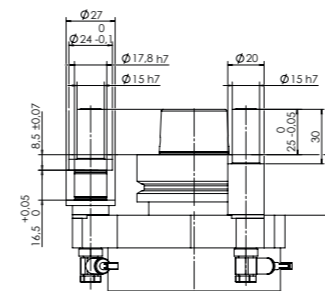

HSK - F63
SCM