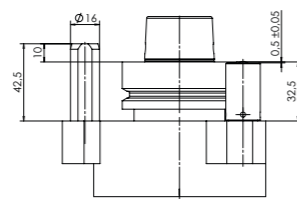

FOUR SIDED ANGLE HEAD – CLASSIC LINE QUATTRO

MACHINE CONNECTION OPTIONS

HSK - F63
BIESSE

HSK - F63
Busellato

HSK - F63
Felder

HSK - F63
HOMAG / WEEKE /
WEINMANN

HSK - F63
IMA

HSK - F63
Masterwood