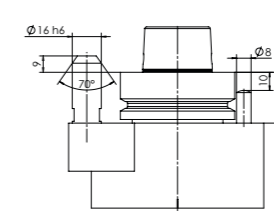

FOUR SIDED ANGLE HEAD – CLASSIC LINE QUATTRO

MACHINE CONNECTION OPTIONS

HSK - F63
BIESSE

HSK - F63
Busellato

HSK - F63
Felder

HSK - F63
HOMAG / WEEKE /
WEINMANN

HSK - F63
IMA

HSK - F63
Masterwood