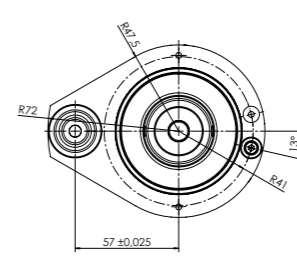

FOUR SIDED ANGLE HEAD – CLASSIC LINE QUATTRO

MACHINE CONNECTION OPTIONS

HSK - F63
SCM