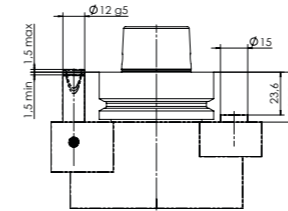

FOUR SIDED ANGLE HEAD – CLASSIC LINE QUATTRO

MACHINE CONNECTION OPTIONS

HSK - F63
BIESSE

HSK - F63
Busellato

HSK - F63
Felder

HSK - F63
HOMAG / WEEKE /
WEINMANN

HSK - F63
IMA

HSK - F63
Masterwood