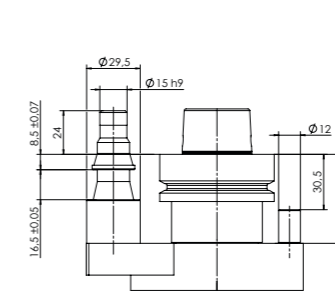

HSK - F63
SCM